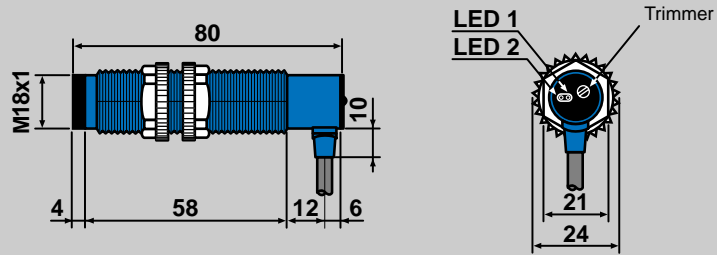

Applications :

- Detection of various parts (plastic or metallic).
- Control of position or presence of parts on a conveyor.

Dimensions

Wiring Connections

Technical Information

Supply	voltage	10 / 30 VDC ripple < 10% within specified limits
	consumption	20 mA
Response time	switching frequency	80 Hz
Output	nominal intensity	100 mA
	residual voltage at 100 mA	1,2 V max.
Emission	LED	infra-red
Temperature	operating	-25 à 70 °C
	storage	-20 à 80 °C
External light immunity	incandescent light	3 000 lux
	sunlight	10 000 lux
Protections	output	short-circuit
	degree of protection	IP 67

To Place Order

Product	Diffuse reflection sensor	Type	P 318 (C) - cable
Reference	P 318		PK 318 (C) - M12 plug

P 328

- Sensing distance on 100x100 mm white sheet : 0,40 m
- Supply : 10 to 30 V
- Output : PNP / NPN

Description :

- Function indicator
- Direct or inverse output
- Output : PNP / NPN
- M12plug or cable at 90°
- Polyamid housing

Applications :

- Detection of various parts (plastic or metallic).
- Control of position or presence of parts on a conveyor.

Dimensions

Wiring Connections

Technical Information

Supply	voltage	10 / 30 VDC ripple < 10% within specified limits
	consumption	20 mA
Response time	switching frequency	1 KHz
	t _{on} or t _{off}	<500 μs
Output	nominal intensity	100 mA
	residual voltage at 100 mA	1,2 V max.
Emission	LED	infra-red modulated
Temperature	operating	-25 à 70 °C
	storage	-20 à 80 °C
External light immunity	incandescent light	3 000 lux
	sunlight	10 000 lux
Protections	output	short-circuit
	degree of protection	IP 65