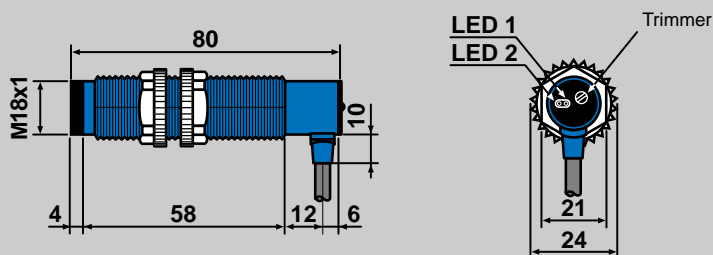

Applications :

- Detection of various parts (plastic or metallic).
- Control of position or presence of parts on a conveyor.

Dimensions

Wiring Connections

Technical Information

Supply	voltage	10 / 30 VDC ripple < 10% within specified limits
	consumption	20 mA
Response time	switching frequency	80 Hz
Output	nominal intensity	100 mA
	residual voltage at 100 mA	1,2 V max.
Emission	LED	infra-red
Temperature	operating	-25 à 70 °C
	storage	-20 à 80 °C
External light immunity	incandescent light	3 000 lux
	sunlight	10 000 lux
Protections	output	short-circuit
	degree of protection	IP 67

To Place Order

Product	Diffuse reflection sensor	Type	P 318 (C) - cable
Reference	P 318		PK 318 (C) - M12 plug

P 328

- Sensing distance on 100x100 mm white sheet : 0,40 m
- Supply : 10 to 30 V
- Output : PNP / NPN

Description :

- Function indicator
- Direct or inverse output
- Output : PNP / NPN
- M12plug or cable at 90°
- Polyamid housing

Applications :

- Detection of various parts (plastic or metallic).
- Control of position or presence of parts on a conveyor.

Dimensions

Wiring Connections

Technical Information

Supply	voltage	10 / 30 VDC ripple < 10% within specified limits
	consumption	20 mA
Response time	switching frequency	1 KHz
	t _{on} or t _{off}	<500 μs
Output	nominal intensity	100 mA
	residual voltage at 100 mA	1,2 V max.
Emission	LED	infra-red modulated
Temperature	operating	-25 à 70 °C
	storage	-20 à 80 °C
External light immunity	incandescent light	3 000 lux
	sunlight	10 000 lux
Protections	output	short-circuit
	degree of protection	IP 65