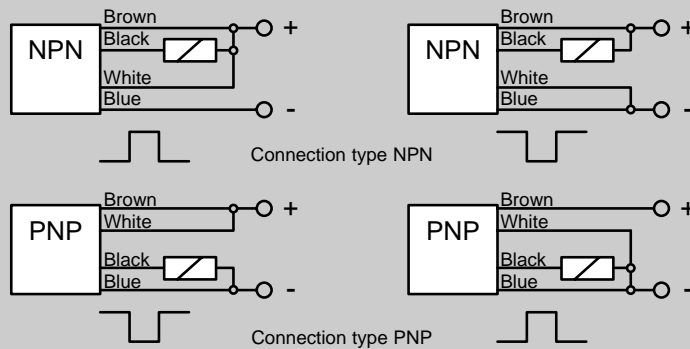

Applications :

- Detection of various parts (plastic or metallic).
- Control of position or presence of parts on a conveyor.

Dimensions

Wiring Connections

Technical Information

Supply	voltage	10 / 30 VDC ripple < 10% within specified limits
	consumption	20 mA
Response time	switching frequency	80 Hz
Output	nominal intensity	100 mA
	residual voltage at 100 mA	1,2 V max.
Emission	LED	infra-red
Temperature	operating	-25 à 70 °C
	storage	-20 à 80 °C
External light immunity	incandescent light	3 000 lux
	sunlight	10 000 lux
Protections	output	short-circuit
	degree of protection	IP 67

Description :

- Function indicator
- Direct or inverse output
- Output : PNP / NPN
- M12plug or cable at 90°
- Polyamid housing

Applications :

- Detection of various parts (plastic or metallic).
- Control of position or presence of parts on a conveyor.

Dimensions

Wiring Connections

Technical Information

Supply	voltage	10 / 30 VDC ripple < 10% within specified limits
	consumption	20 mA
Response time	switching frequency	1 KHz
	t _{on} or t _{off}	<500 μs
Output	nominal intensity	100 mA
	residual voltage at 100 mA	1,2 V max.
Emission	LED	infra-red modulated
Temperature	operating	-25 à 70 °C
	storage	-20 à 80 °C
External light immunity	incandescent light	3 000 lux
	sunlight	10 000 lux
Protections	output	short-circuit
	degree of protection	IP 65