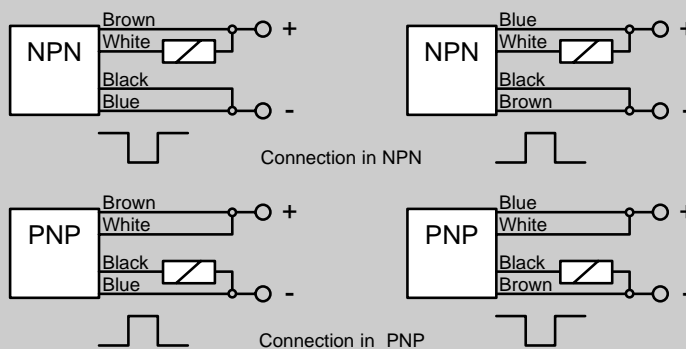

P 318

- Sensing distance on 100x100 mm white sheet : 0,10 m
- Supply : 10 to 30 V
- Output : PNP / NPN

Description :

- Function indicator
- Direct or inverse output
- Output : PNP / NPN
- M12 plug or cable
- Polyamid housing

Applications :

- Detection of various parts (plastic or metallic).
- Control of position or presence of parts on a conveyor.

Dimensions

Wiring Connections

Technical Information

Supply	voltage	10 / 30 VDC ripple < 10% within specified limits
	consumption	20 mA
Response time	switching frequency	80 Hz
Output	nominal intensity	100 mA
	residual voltage at 100 mA	1,2 V max.
Emission	LED	infra-red
Temperature	operating	-25 à 70 °C
	storage	-20 à 80 °C
External light immunity	incandescent light	3 000 lux
	sunlight	10 000 lux
Protections	output	short-circuit
	degree of protection	IP 67

Description :

- Function indicator
- Direct or inverse output
- Output : PNP / NPN
- M12plug or cable at 90°
- Polyamid housing

Applications :

- Detection of various parts (plastic or metallic).
- Control of position or presence of parts on a conveyor.

Dimensions

Wiring Connections

Technical Information

Supply	voltage	10 / 30 VDC ripple < 10% within specified limits
	consumption	20 mA
Response time	switching frequency	1 KHz
	t _{on} or t _{off}	<500 μs
Output	nominal intensity	100 mA
	residual voltage at 100 mA	1,2 V max.
Emission	LED	infra-red modulated
Temperature	operating	-25 à 70 °C
	storage	-20 à 80 °C
External light immunity	incandescent light	3 000 lux
	sunlight	10 000 lux
Protections	output	short-circuit
	degree of protection	IP 65