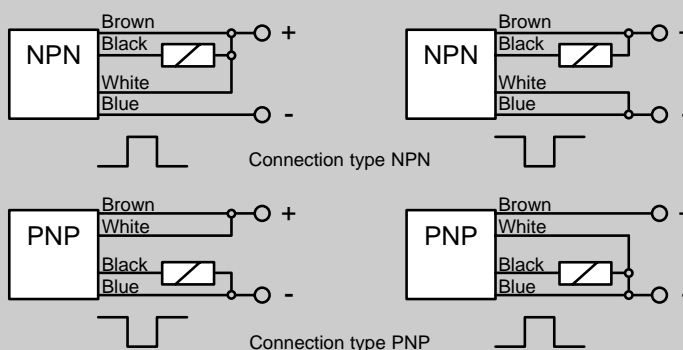

Applications :

- Detection of various parts (plastic or metallic).
- Control of position or presence of parts on a conveyor.

Dimensions

Wiring Connections

Technical Information

Supply	voltage	10 / 30 VDC ripple < 10% within specified limits
	consumption	20 mA
Response time	switching frequency	80 Hz
Output	nominal intensity	100 mA
	residual voltage at 100 mA	1,2 V max.
Emission	LED	infra-red
Temperature	operating	-25 à 70 °C
	storage	-20 à 80 °C
External light immunity	incandescent light	3 000 lux
	sunlight	10 000 lux
Protections	output	short-circuit
	degree of protection	IP 67

Description :

- Function indicator
- Direct or inverse output
- Output : PNP / NPN
- M12plug or cable at 90°
- Polyamid housing

Applications :

- Detection of various parts (plastic or metallic).
- Control of position or presence of parts on a conveyor.

Dimensions

Wiring Connections

Technical Information

Supply	voltage	10 / 30 VDC ripple < 10% within specified limits
	consumption	20 mA
Response time	switching frequency	1 KHz
	t _{on} or t _{off}	<500 μs
Output	nominal intensity	100 mA
	residual voltage at 100 mA	1,2 V max.
Emission	LED	infra-red modulated
Temperature	operating	-25 à 70 °C
	storage	-20 à 80 °C
External light immunity	incandescent light	3 000 lux
	sunlight	10 000 lux
Protections	output	short-circuit
	degree of protection	IP 65