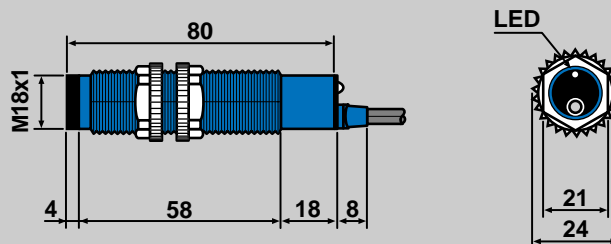

P 318

- Sensing distance on 100x100 mm white sheet : 0,10 m
- Supply : 10 to 30 V
- Output : PNP / NPN

Description :

- Function indicator
- Direct or inverse output
- Output : PNP / NPN
- M12 plug or cable
- Polyamid housing

Applications :

- Detection of various parts (plastic or metallic).
- Control of position or presence of parts on a conveyor.

Dimensions

Wiring Connections

Technical Information

Supply	voltage	10 / 30 VDC ripple < 10% within specified limits
	consumption	20 mA
Response time	switching frequency	80 Hz
Output	nominal intensity	100 mA
	residual voltage at 100 mA	1,2 V max.
Emission	LED	infra-red
Temperature	operating	-25 à 70 °C
	storage	-20 à 80 °C
External light immunity	incandescent light	3 000 lux
	sunlight	10 000 lux
Protections	output	short-circuit
	degree of protection	IP 67

To Place Order

Product	Diffuse reflection sensor	Type	P 318 (C) - cable
Reference	P 318		PK 318 (C) - M12 plug

P 328

- Sensing distance on 100x100 mm white sheet : 0,40 m
- Supply : 10 to 30 V
- Output : PNP / NPN

Dimensions

Wiring Connections

Technical Information

Supply	voltage	10 / 30 VDC ripple < 10% within specified limits
	consumption	20 mA
Response time	switching frequency	1 KHz
	t _{on} or t _{off}	<500 μs
Output	nominal intensity	100 mA
	residual voltage at 100 mA	1,2 V max.
Emission	LED	infra-red modulated
Temperature	operating	-25 à 70 °C
	storage	-20 à 80 °C
External light immunity	incandescent light	3 000 lux
	sunlight	10 000 lux
Protections	output	short-circuit
	degree of protection	IP 65